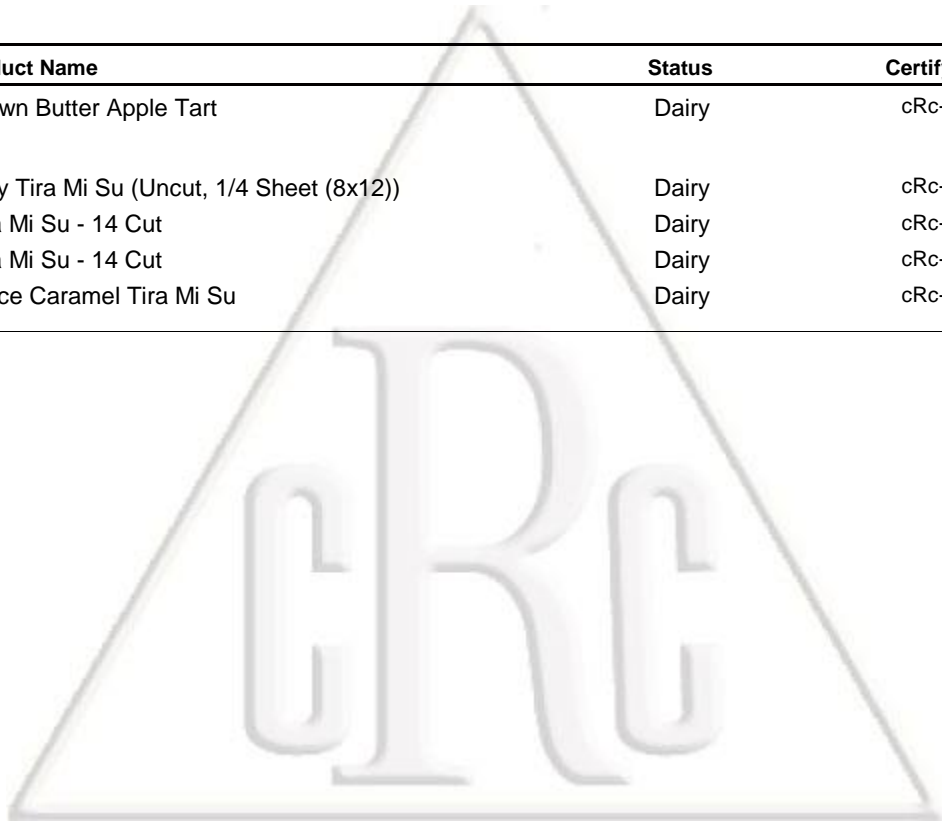

Eli's Cheesecake - Chicago, IL

Total # of Products on Certificate: 487

Grouping	Codes	Product Name	Status	Certifying Requirement	UKD-ID
	886046	Brown Butter Apple Tart	Dairy	cRc-D Logo Required	CC2112147
<u>Tira Mi Su</u>					
	412016	Tray Tira Mi Su (Uncut, 1/4 Sheet (8x12))	Dairy	cRc-D Logo Required	CC2148019
	412140	Tira Mi Su - 14 Cut	Dairy	cRc-D Logo Required	CC2148020
	412141	Tira Mi Su - 14 Cut	Dairy	cRc-D Logo Required	CC2148021
	412142	Dolce Caramel Tira Mi Su	Dairy	cRc-D Logo Required	CC2148022